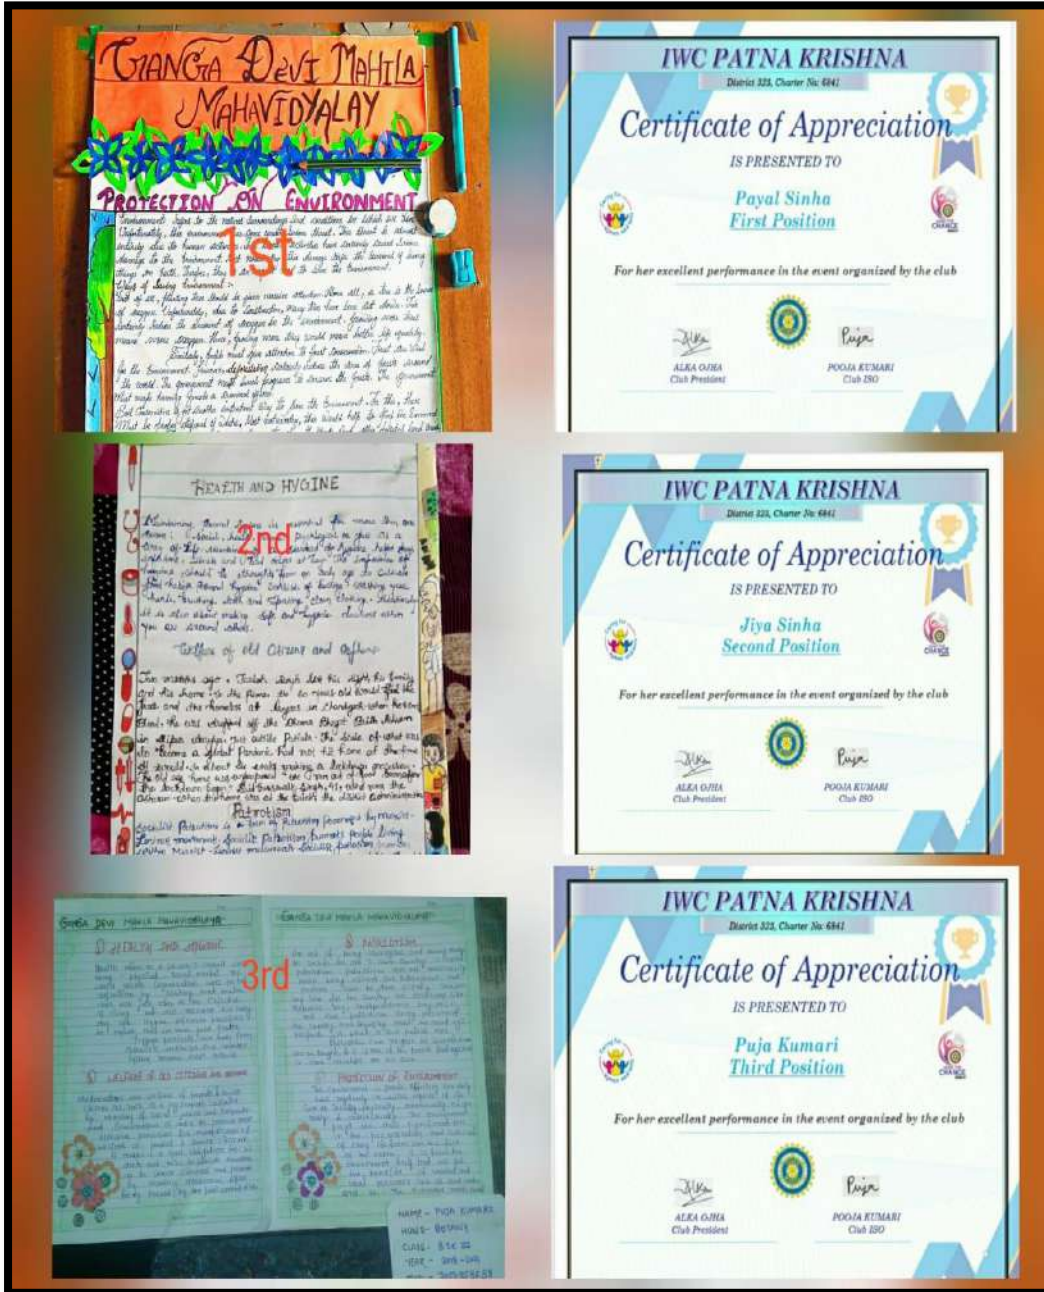

GANGA DEVI MAHILA MAHAVIDYALAYA

NAAC accredited grade 'B'
Lohiya Nagar, Kankarbagh, Patna
A constituent unit of Patliputra University, Patna

Bsha,
IQAC Co-ordinator,
GDM Mahavidyalaya,
Kankarbagh, Patna-20

Rinju Singh
PRINCIPAL
GANGA DEVI MAHILA MAHAVIDYALAYA
KANKARBAGH, PATNA-20